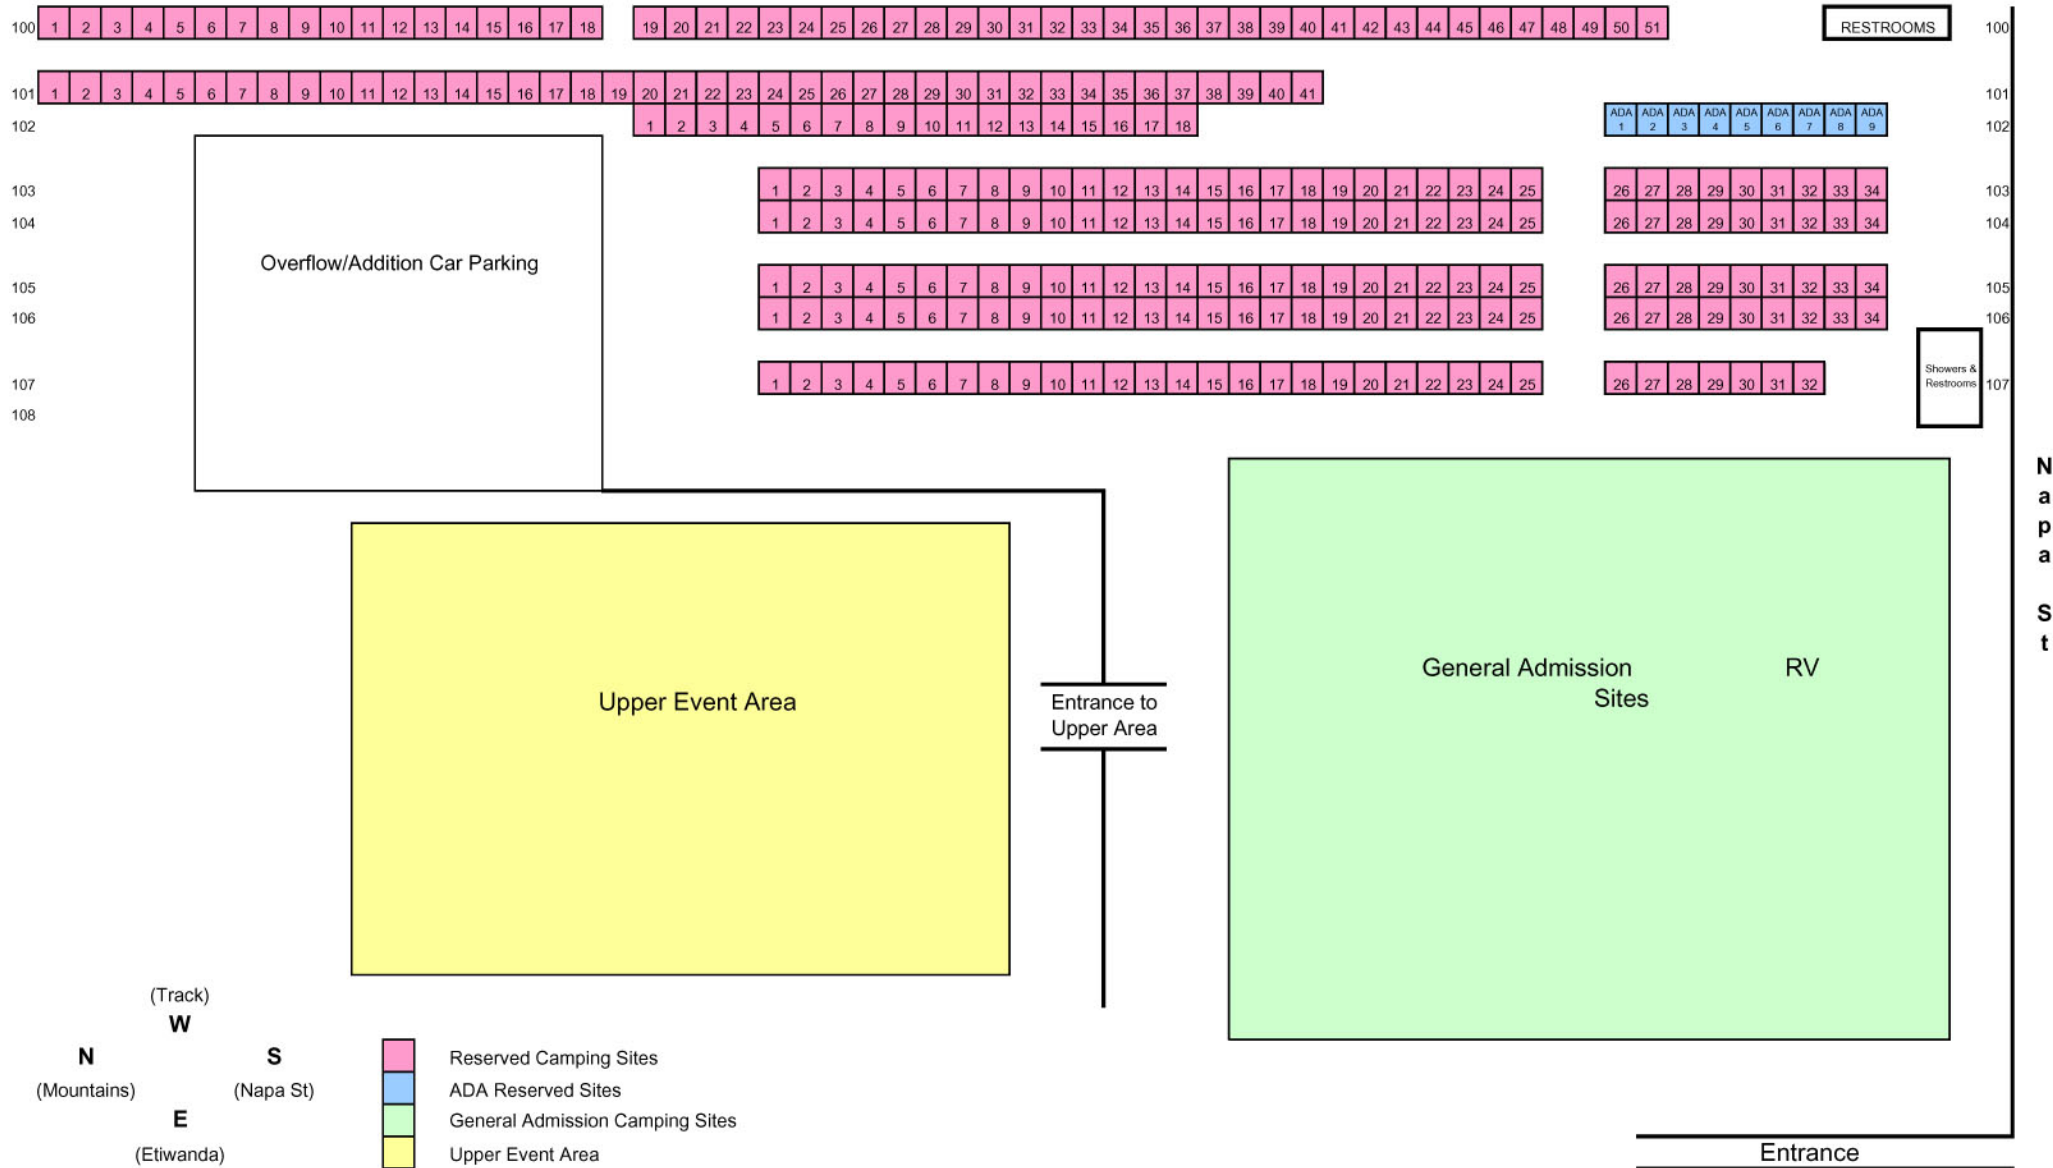

RVs.com Camping Area  
Site Map

(Track)  
N W S  
(Mountains) E (Napa St)  
(Etiwanda)

- Reserved Camping Sites
- ADA Reserved Sites
- General Admission Camping Sites
- Upper Event Area

MAP NOT TO SCALE

**RVs.com**  
CAMPING AREA